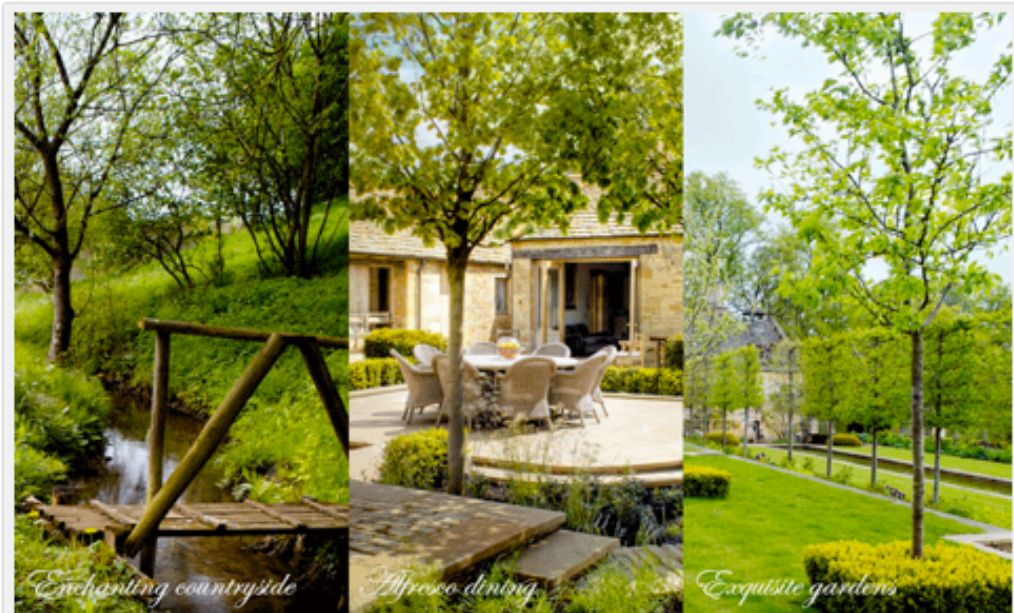

Nicole Jane Home, May 2011

NICOLE JANE HOME

May 11, 2011

she's so sophie...

Filed under: Articles, Cooking, Design, For Fun, Giveaways, Household tips, Uncategorized, Wallpaper, entertaining — Tags: Caroline Conran, Cotswolds, giveaway, House Beautiful, In Style, Japanese design, Jasper Conran, Limoges, Living Etc., Michelle Obama, Obama, pink wallpaper, porcelain, porcelain tableware, red chairs royal wedding, Sebastian Conran, Sophie Conran, Sophie Conran B&Q wallpaper, Sophie Conran Chateau wallpaper, Sophie Conran For Temple Guiting, Temple Guiting, Terence Conran, Tom Conran, wallpaper, whoopie pie, Will & Kate, win, win sophie conran, yellow flowers — jennifer @ 10:30 am

Sophie also turned a 15th century manor into a retreat—**Sophie Conran for Temple Guiting**—for country weekends in the Cotswolds. It's looks and sounds absolutely idyllic—I can just imagine how beautiful it would be for a wedding! (Mark, if you're reading this...take it as a huge HINT for our 25th Wedding Anniversary...no point being subtle!!!!!!)